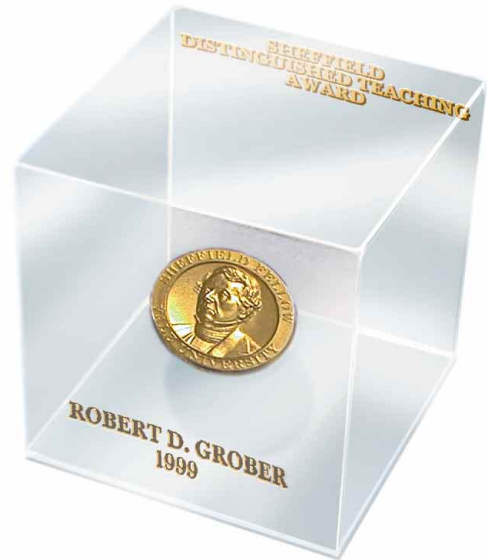

# Beautiful Clear Medal Embedments

*A medal becomes a heroic monument when encased in this impressive vertical monolith*

Medallic Art Company custom designs and crafts a variety of premium clear embedments to present your medal in a beautiful custom display

*Personalize with deep rout engraved and gold-filled inscription.*

*Medals appear to float in mid-air in embedments featuring classic shapes of timeless beauty.*

*Limitless possibilities... let your imagination soar!*